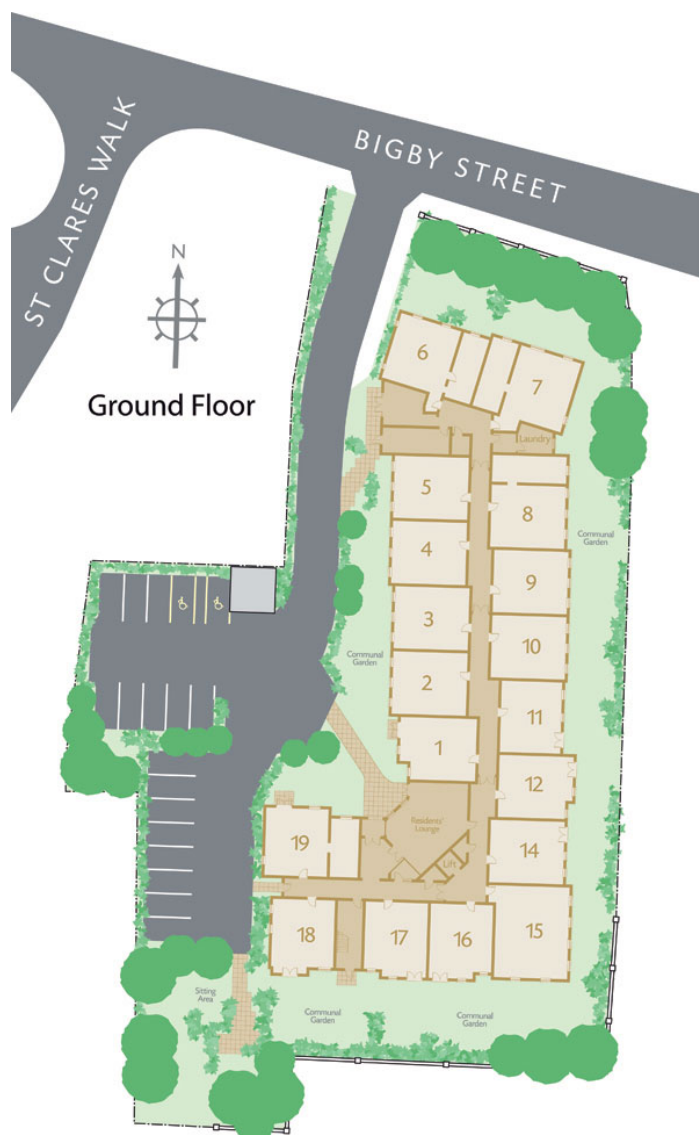

Thank you for choosing to download the brigg development map.

Ancholme Mews, Brigg

Show Complex Now Open - Call 01652 658 949

Prices from £99,950

Brigg on the River Ancholme in North Lincolnshire takes its name from its bridge. With traditional markets held on Thursdays and Saturdays, shops, restaurants and a lovely pedestrianised centre, Brigg is a bustling and vibrant town. Famous for its Farmers' Markets and produce auction, the town is home to many gentle riverside walks and colourful summer events.

Ancholme Mews offers 39 one bedroom and 14 two bedroom apartments, which has a comfortable guest suite for family and friends. Security is a top priority at Golden Living and safety features include CCTV, 24 hour Careline and a resident estate manager. Landscaped gardens will complete this delightful development.

Key features

Stylish one and two bedroom apartments

Beautiful market town location

Excellent transport links

Ground Floor

Although every care has been taken to ensure that this information is accurate, it is for guidance only and does not constitute a contract, part of a contract or warranty. The apartment floor plans are for illustrative purposes and intended for guidance only. Dimensions are accurate to +/- 50mm and are not to be used for sizing furniture, appliances or carpets. Detailed plans are available for inspection, please ask your Sales Executive for more information. Golden Living reserves the right to alter any individual property or part of the development without notice. Images shown are for illustrative purposes only. The specification is correct at time of going to print and is subject to change.